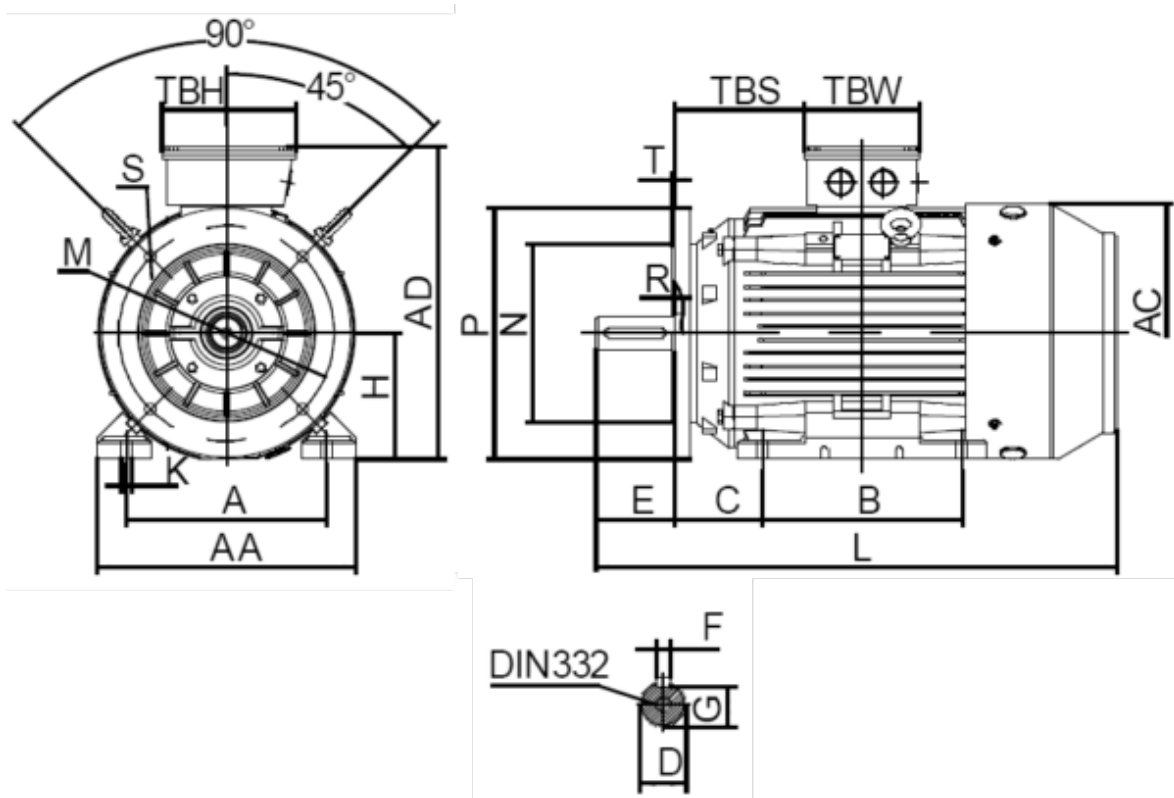

Data Sheet

Article number: 250301500227

Description: Kleedrive T3C 160M2-2 15.0KW 2800 rpm
3x400/690V 50HZ IP55 B35 Eff=91,9%

Measures

A = 254	F = 12	TBW = 162
AA = 316	G = 37	
AC = Ø313	H = 160	
AD = 404	HD = 244	
B = 210	K = Ø15	
C = 108	L = 605	
D = Ø42	TBH = 187	
E = 110	TBS = 91	